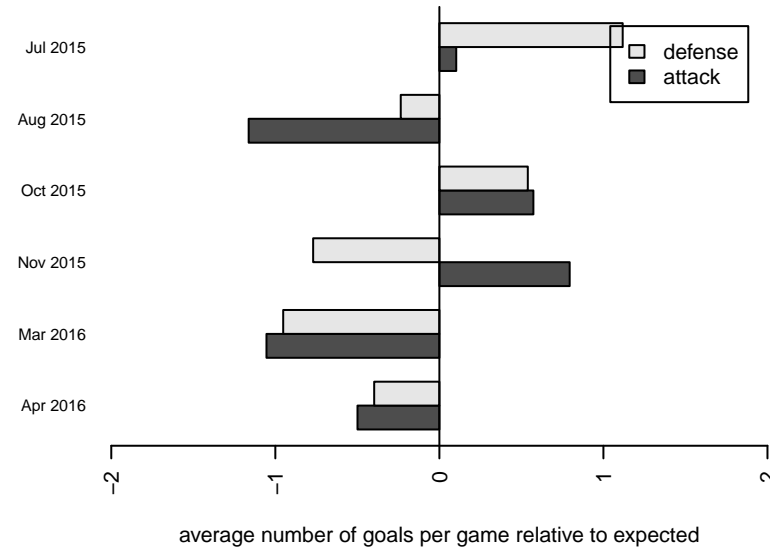

Performance relative to 13 month average