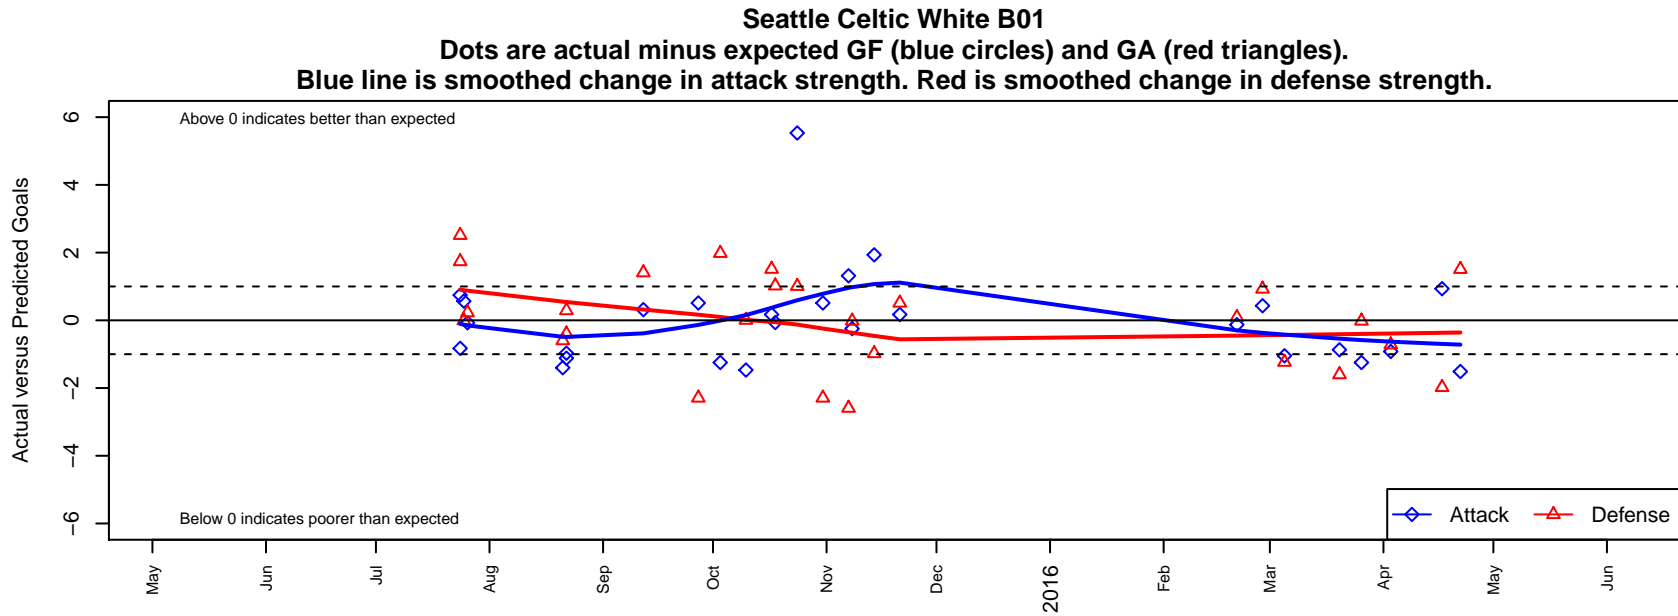

## Seattle Celtic White B01

Seattle Celtic  
 Seattle, WA  
 B01 total strength=876  
 attack=1.57 defense=1.08  
 fall league = PSPL Classic 2 Blue U14  
 spr league = Spr PSPL Classic 2 U14

alt names used:  
 Seattle Celtic B01 White  
 Seattle Celtic B01 White  
 Seattle Celtic B01 White  
 Seattle Celtic B01 White

Venues played:  
 2015 Crossfire Select BU14 Silver  
 2015 Xtreme Cup BU14 Gold  
 2015 PSPL Classic 2 Blue U14  
 2015 Spr PSPL Classic 2 U14

**attack and defense variance (black dot)  
relative to other teams  
and top 10 in region**