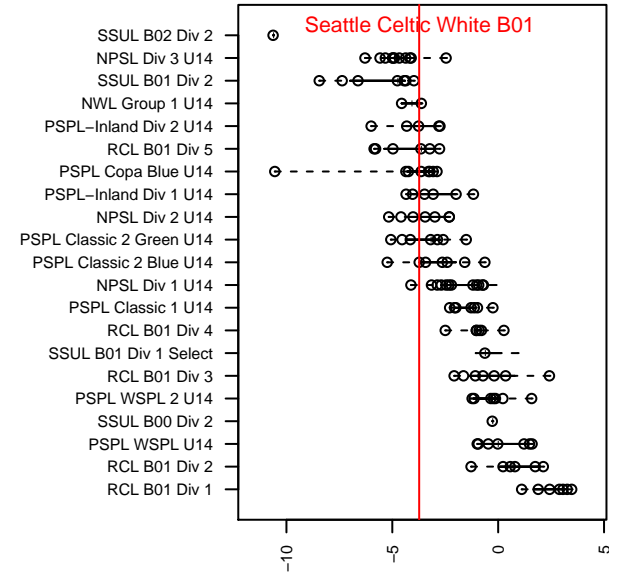

**attack and defense rating
relative to others at age
and all opponents in last 13 months**